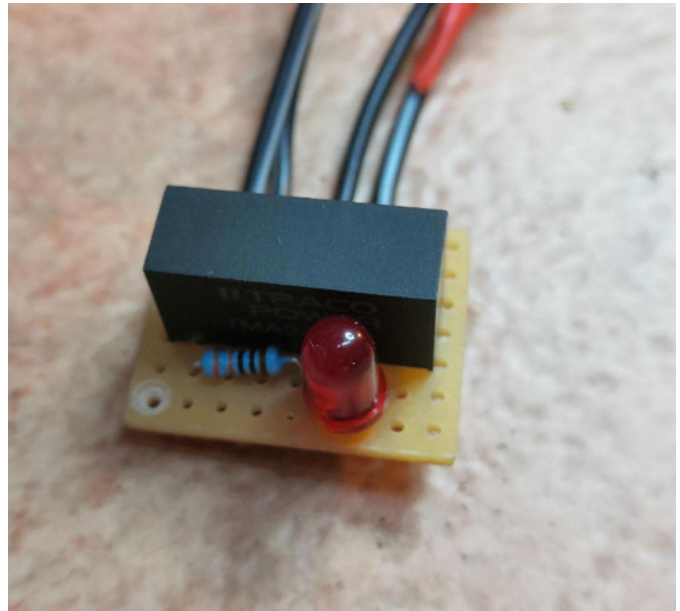

Ceiling Module | 4 Port USB Hub GL850G  
Genesys Logic + 24V DC/DC Converter  
Traco Power TMA 2405S

<https://wiki.stadtfabrikanten.org/pdfjs/web/viewer.html?file=https://wiki.stadtfabrikanten.org/attachments/144>

## Traco Power TMA 2405S

- Pin 1 = 24V In
- Pin 2 = GND1
- Pin 4 = 5V Out
- Pin 6 = GND2
- ceramic condensator (KERKO) Pin 1-2: 1-50 $\mu$ F, 35V
- ceramic condensator (KERKO) Pin 4-6: 1-50 $\mu$ F, 10-16V

### Warnings

This USB hub is cheap and has backfeeding issue. We should not buy it a second time. The power wiring was cut in the regular power source cable to prevent this backfeeding effect. We kept only the data bus (2 remaining wires). That means that the hub power comes from Traco Power TMA 2405S only. See [General power/wiring concept, consumptions and temperatures](#) for description.