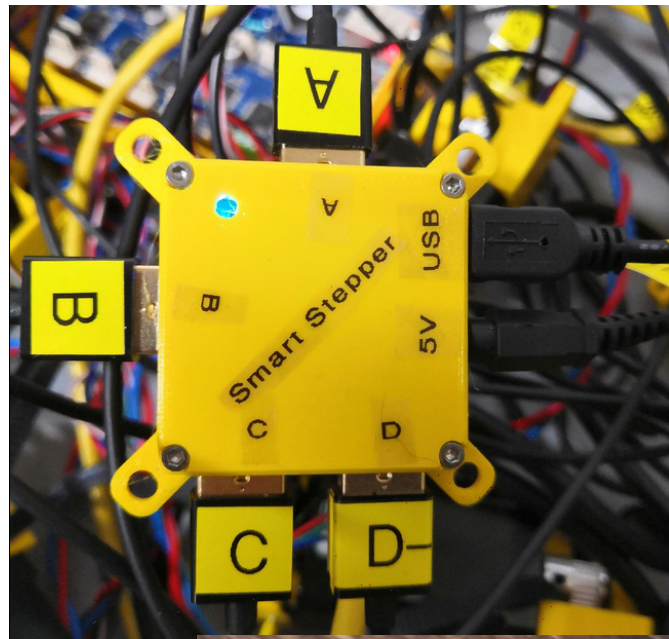

Ceiling Module | 4 Port USB Hub GL850G  
Genesys Logic + 24V DC/DC Converter  
Traco Power TMA 2405S

<https://wiki.stadtfabrikanten.org/pdfjs/web/viewer.html?file=https://wiki.stadtfabrikanten.org/attachments/144>

## Traco Power TMA 2405S

- Pin 1 = 24V In
- Pin 2 = GND1
- Pin 4 = 5V Out
- Pin 6 = GND2
- ceramic condensator (KERKO) Pin 1-2: 1-50 $\mu$ F, 35V
- ceramic condensator (KERKO) Pin 4-6: 1-50 $\mu$ F, 10-16V