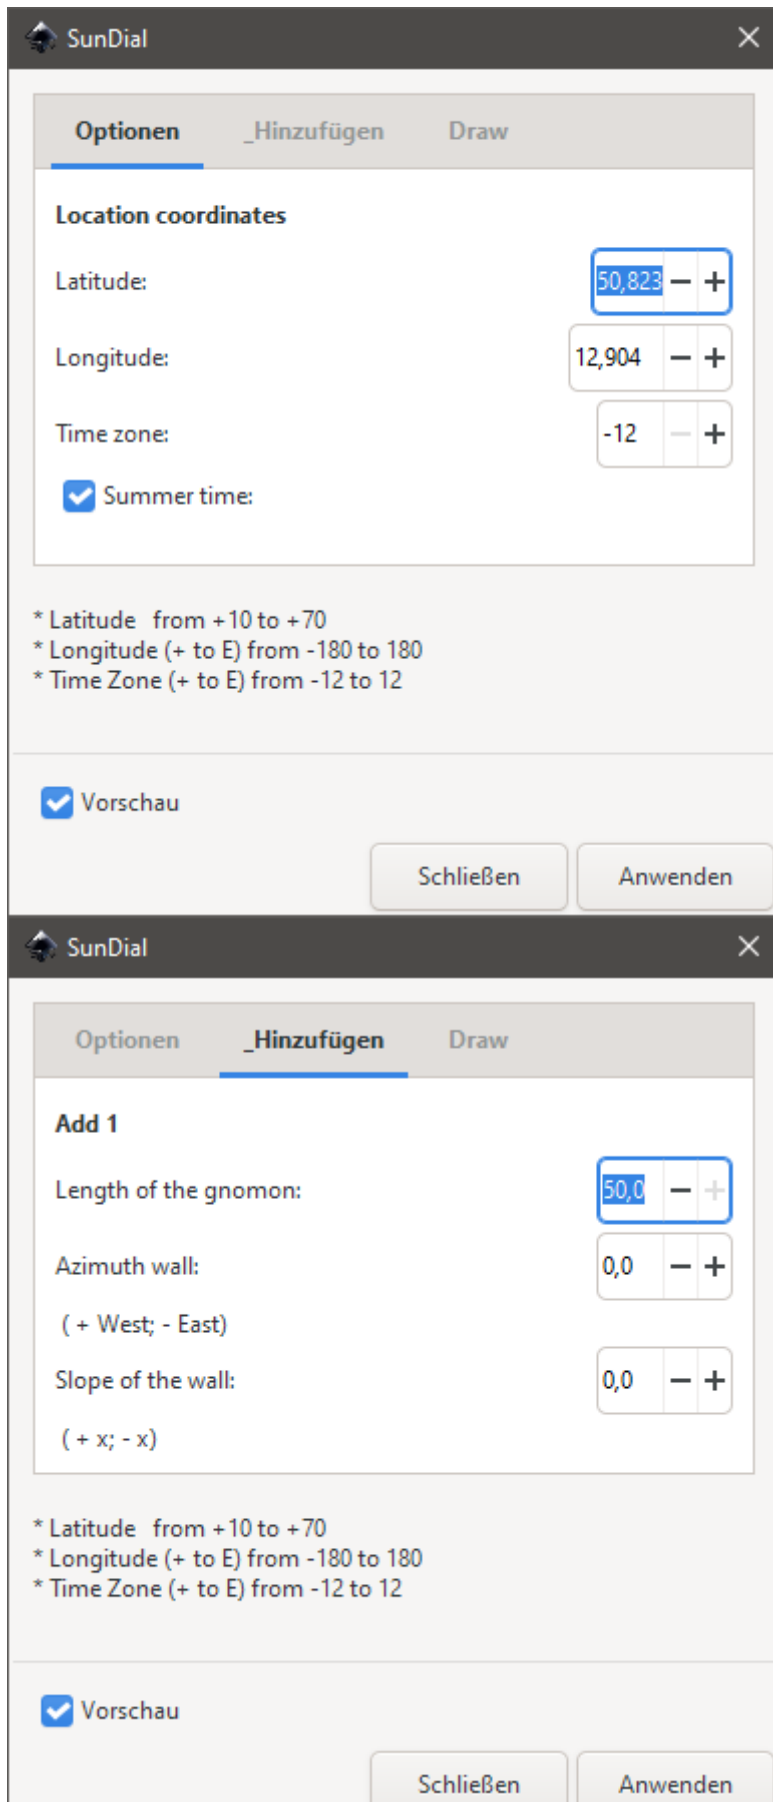

# Sundial Declining

<https://inkscape.org/de/~TomasUrban/%E2%98%85sundial-declining>

You can use [mapcoordinates.net](http://mapcoordinates.net) to retrieve your desired location coordinates

Version #1

Erstellt: 2025-05-24 20:59:33 CEST von Mario Voigt