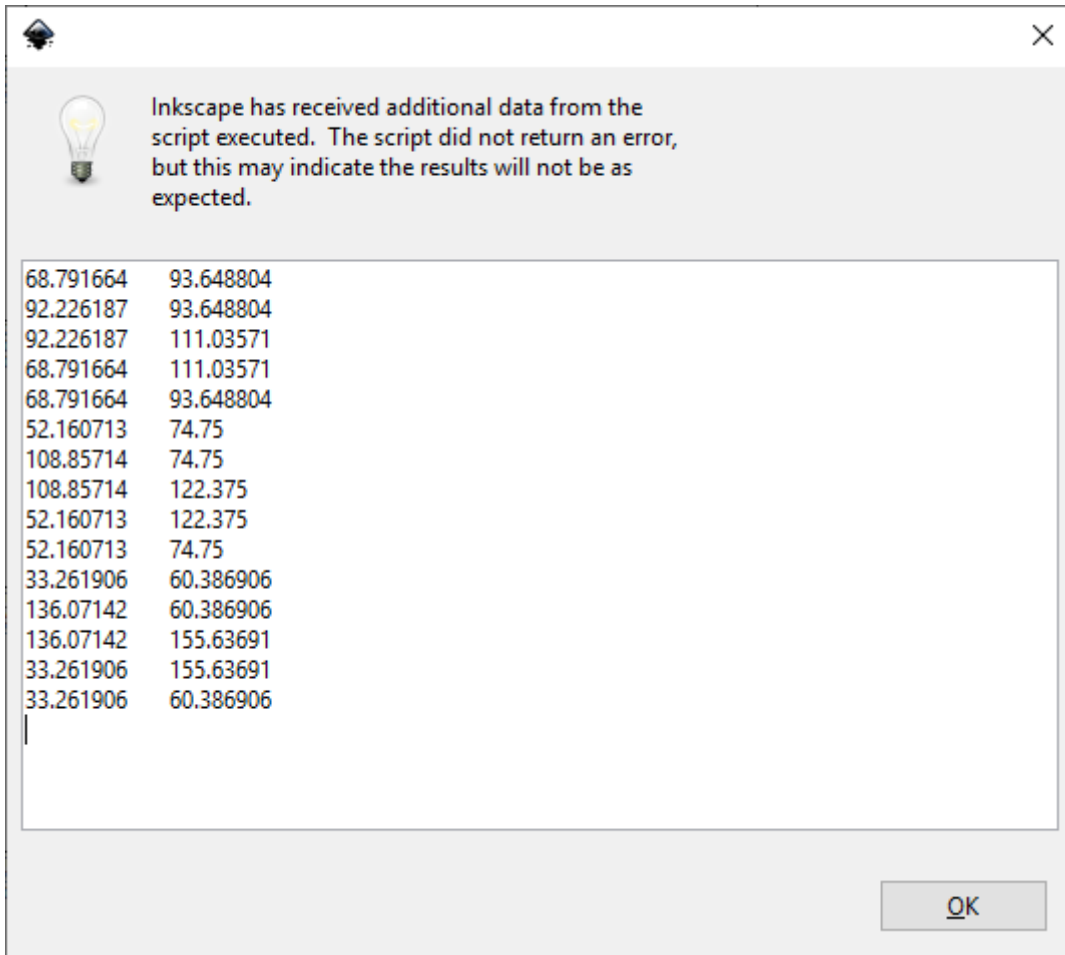

Show Path Coordinates

This extension prints X,Y coordinates of selected path nodes. Can be helpful for debugging things.

Draw some path

Run extension

Version #1

Erstellt: 2025-05-24 16:31:55 CEST von Mario Voigt