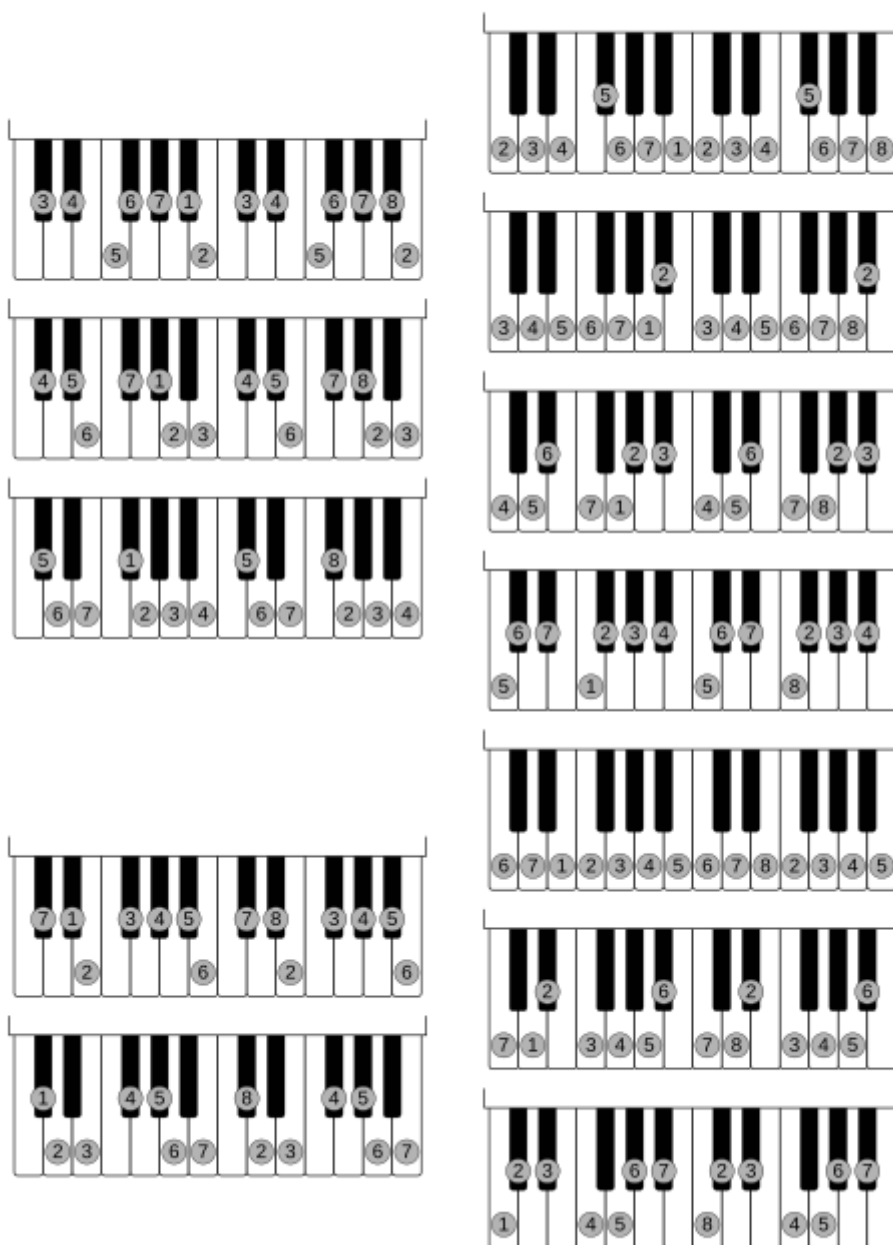

Phrygian scale

Version #1

Erstellt: 2025-05-24 16:16:20 CEST von Mario Voigt

Zuletzt aktualisiert: 2025-05-24 16:17:01 CEST von Mario Voigt