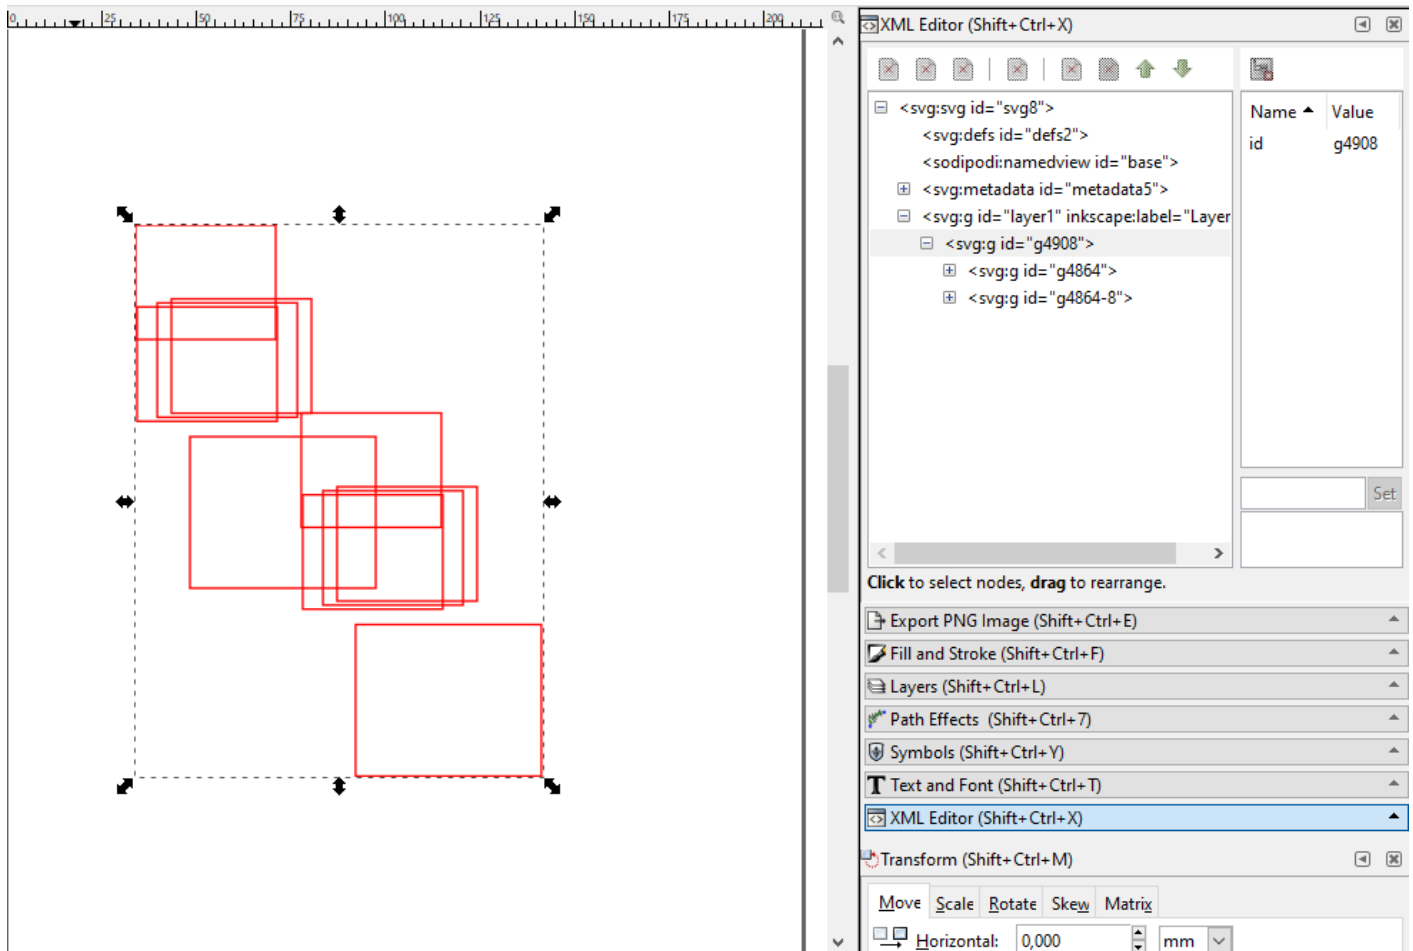

Group To Layer

This extension converts groups to layers. You can pick the desired depth.

Draw some objects and make some groups

Run the extension

Version #1

Erstellt: 2025-05-24 16:55:36 CEST von Mario Voigt