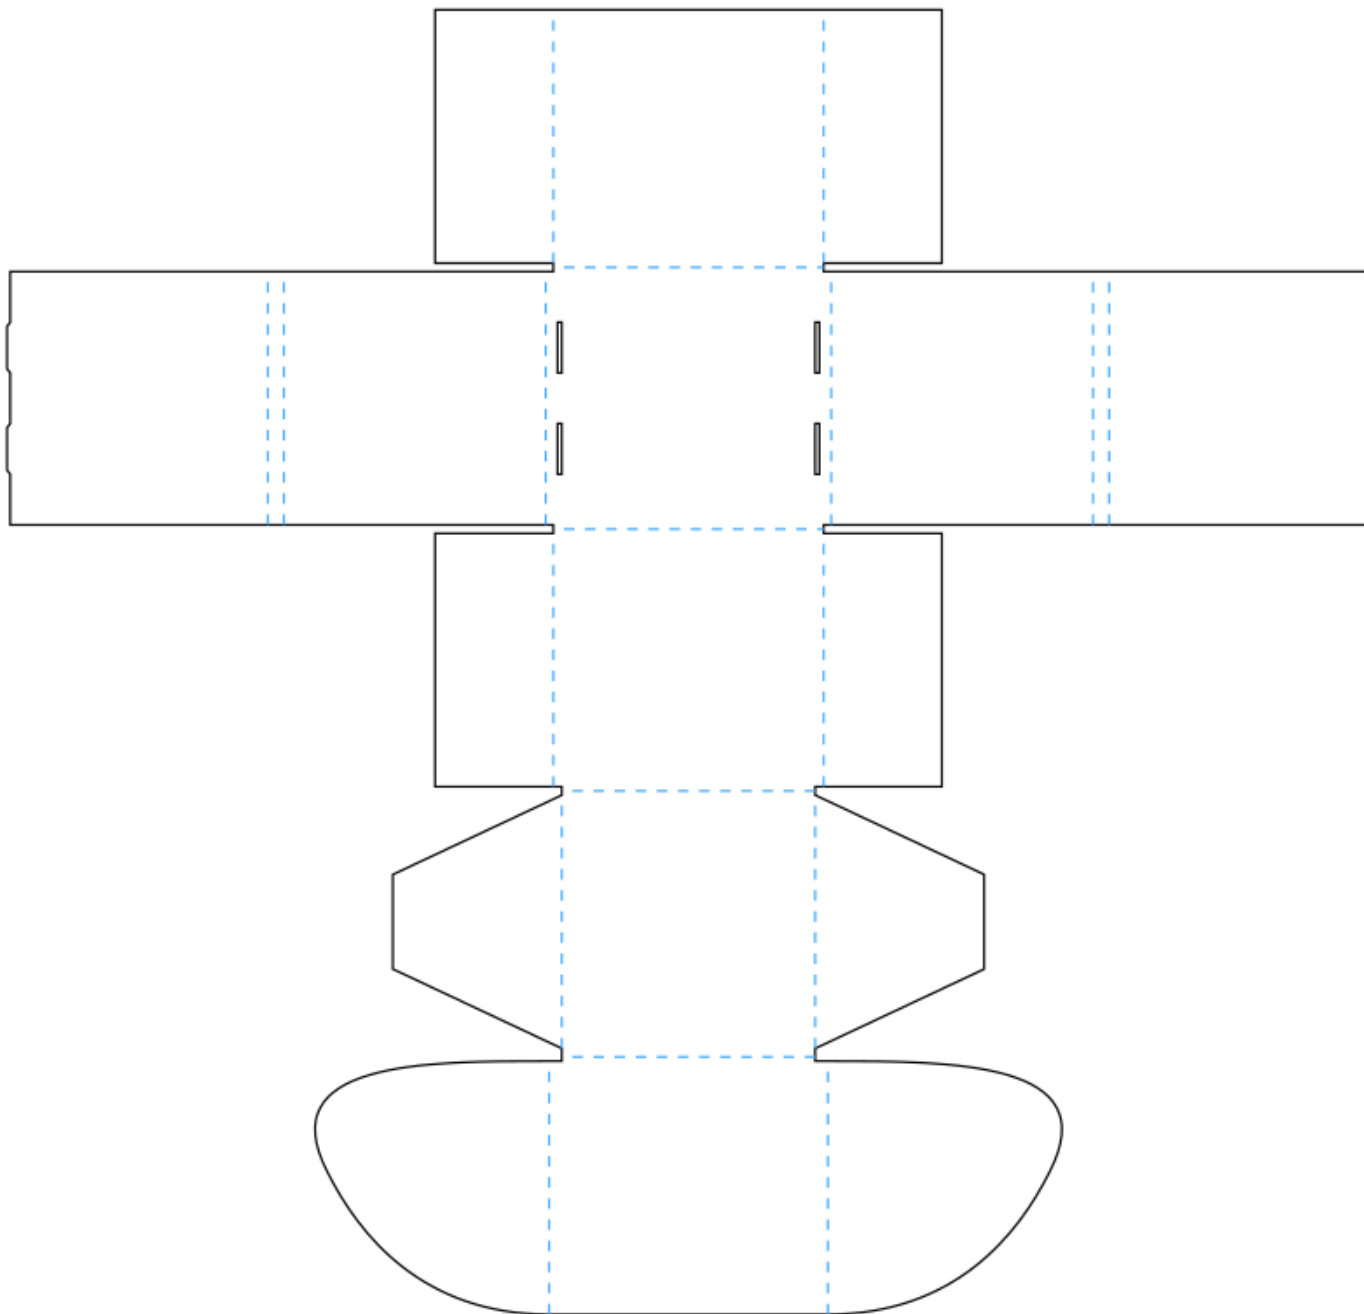

Version #1

Erstellt: 2025-05-24 15:01:03 CEST von Mario Voigt

Zuletzt aktualisiert: 2025-05-24 15:01:13 CEST von Mario Voigt