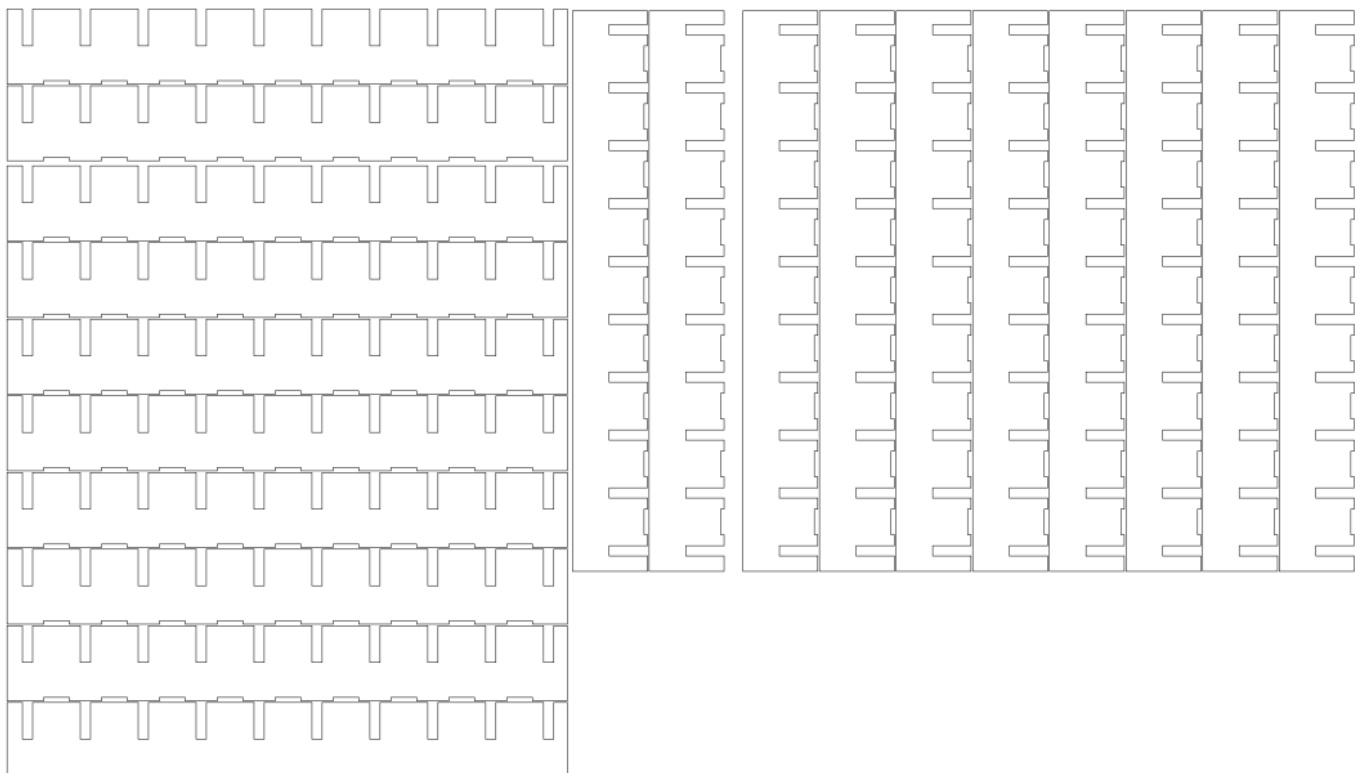

Grid Strip Creator (qlocktwo)

Grid strip creator (qlocktwo) X

Length

Width

Number of cells horizontal

Number of cells vertical

☒ Scale cell width over length

Cell height

Cell width

Extra Notch depth

Extra Notch width

☒ Extra Notch on horizontal strip

☒ Extra Notch on vertical strip

Width of notch for grid

☒ Extra notch on corner of horizontal strips

☒ Extra notch on corner of vertical strip

☒ Live preview